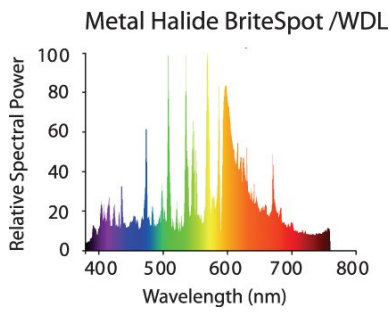

BriteSpot Quartz ES50 (GX10)

BRITESPOT ES50 35W 24°

0020272

Units per outer package	15
Packaging outer length / height (cm)	27.2
Packaging outer width (cm)	16.0
Packaging outer depth (cm)	7.6

Safety data

Lamp mercury content (mg)	4.60
Breakage cleaning instructions	Applicable
Recommendation for disposal at end of life	Applicable
Special purpose lamp	No
Suitable for household illumination	Yes

PHOTOMETRY

TECHNICAL DRAWINGS