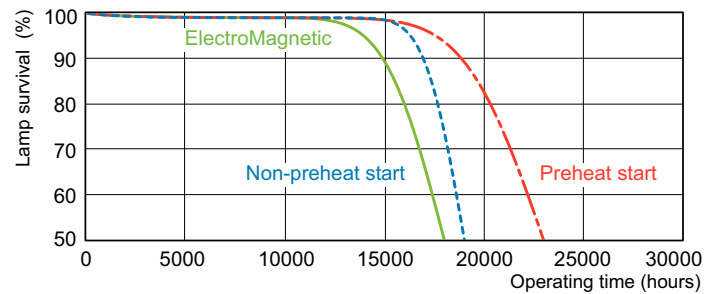

Life Expectancy Diagram - MASTER TL-D Super 80 18W/830 1SL/25