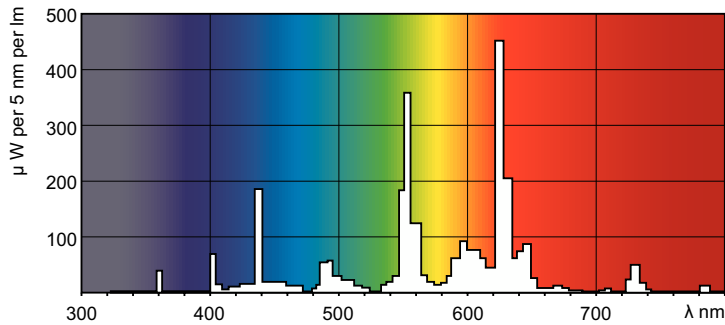

MASTER TL-D Super 80

MASTER TL-D Super 80 18W/830 1SL/25

The MASTER TL-D Super 80 lamp offers more lumens per watt and better color rendering than TL-D standard colors. Furthermore, it has a lower mercury content. The lamp can be operated in existing TL-D luminaires.

Product data

General Information		Lamp Current (Nom)	
Cap-Base	G13 [Medium Bi-Pin Fluorescent]		0.360 A
Flux measurement reference	Sphere	Controls and Dimming	
Life to 50% Failures (Nom)	15,000 hour(s)	Dimmable	Yes
Light Technical		Mechanical and Housing	
Color Code	830 [CCT of 3000K]	Bulb Shape	T8
Luminous Flux	1,350 lm	Approval and Application	
Color Designation	Warm White (WW)	Energy Efficiency Class	G
Chromaticity Coordinate X (Nom)	0.44	Mercury (Hg) Content (Nom)	1.7 mg
Chromaticity Coordinate Y (Nom)	0.403	Energy Consumption kWh/1000 h	19 kWh
Correlated Color Temperature (Nom)	3000 K	EPREL Registration Number	423360
Luminous Efficacy (rated) (Nom)	75 lm/W	Product Data	
Color rendering index (CRI)	82	Order product name	MASTER TL-D Super 80 18W/830 1SL/25
Operating and Electrical		Full product name	MASTER TL-D Super 80 18W/830 1SL/25
Power Consumption	18.2 W		

Dimensional drawing

Product	D (max)	A (max)	B (max)	B (min)	C (max)
MASTER TL-D Super 80 18W/830 1SL/25	28 mm	589.8 mm	596.9 mm	594.5 mm	604 mm

Photometric data

Spectral Power Distribution Colour - MASTER TL-D Super 80 18W/830 1SL/25